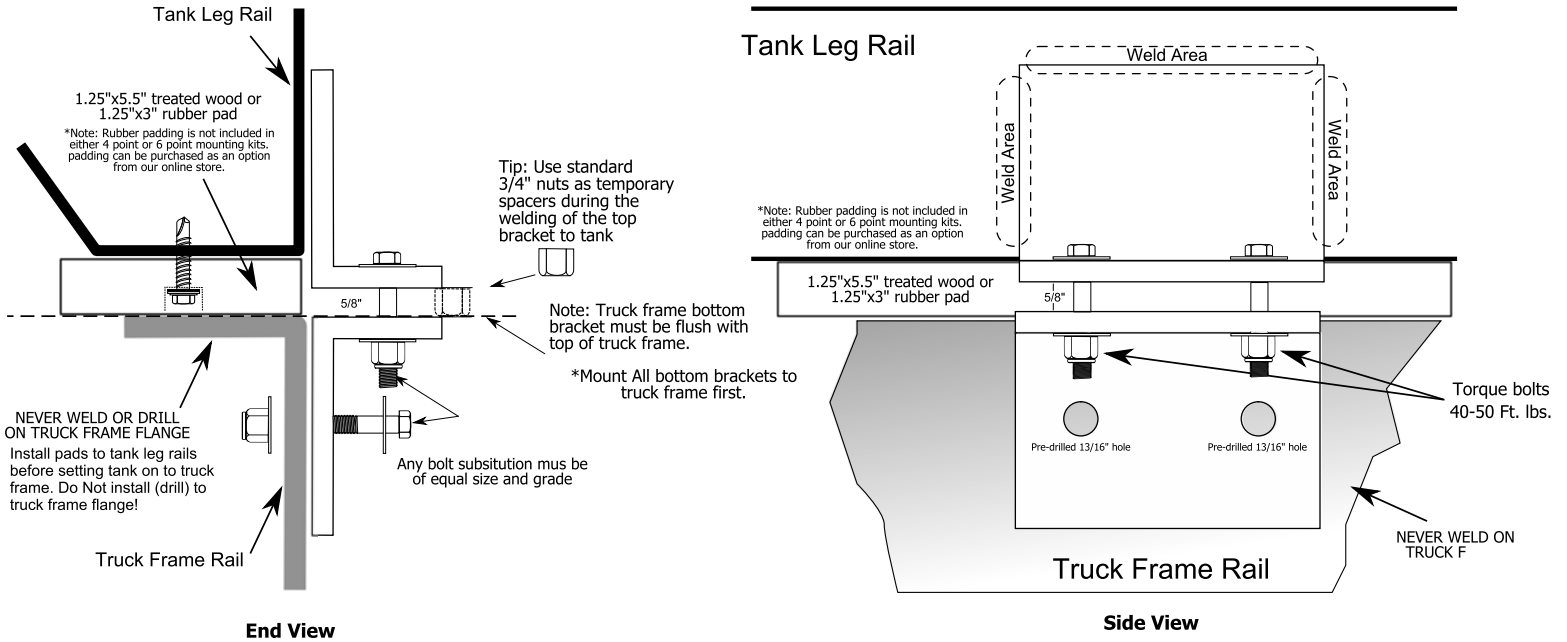

Tank Mounting Hardware Detail

Rear Mounting Brackets driver & passenger sides

Front & Middle Mounting Brackets driver & passenger sides

4 Point Mount Kit

- (8) 3"x5/8" Grade 5 bolt
- (8) 5/8" Nut
- (8) 5/8" Lock & Flat Washers
- (4) 6 1/2" x 3/4" Grade 5 bolts
- (4) 3/4" Lock nuts
- (4) 3"x3/4" Grade 5 bolt
- (4) 4" HD Springs
- (16) 3/4" Flat Washers
- (4) 3/4" Lock Washers
- (4) 3/4" Nut
- (4) 7"x5"x1/2" frame brackets
- (4) 7"x5"x1/2" tank rail brackets

6 Point Mount Kit

- (12) 3"x5/8" Grade 5 bolt
- (12) 5/8" Nut
- (12) 5/8" Lock & Flat Washers
- (8) 6 1/2" x 3/4" Grade 5 bolts
- (8) 3/4" Lock nuts
- (4) 3"x3/4" Grade 5 bolt
- (8) 4" HD Springs
- (24) 3/4" Flat Washers
- (4) 3/4" Lock Washers
- (4) 3/4" Nut
- (6) 7"x5"x1/2" frame brackets
- (6) 7"x5"x1/2" tank rail brackets