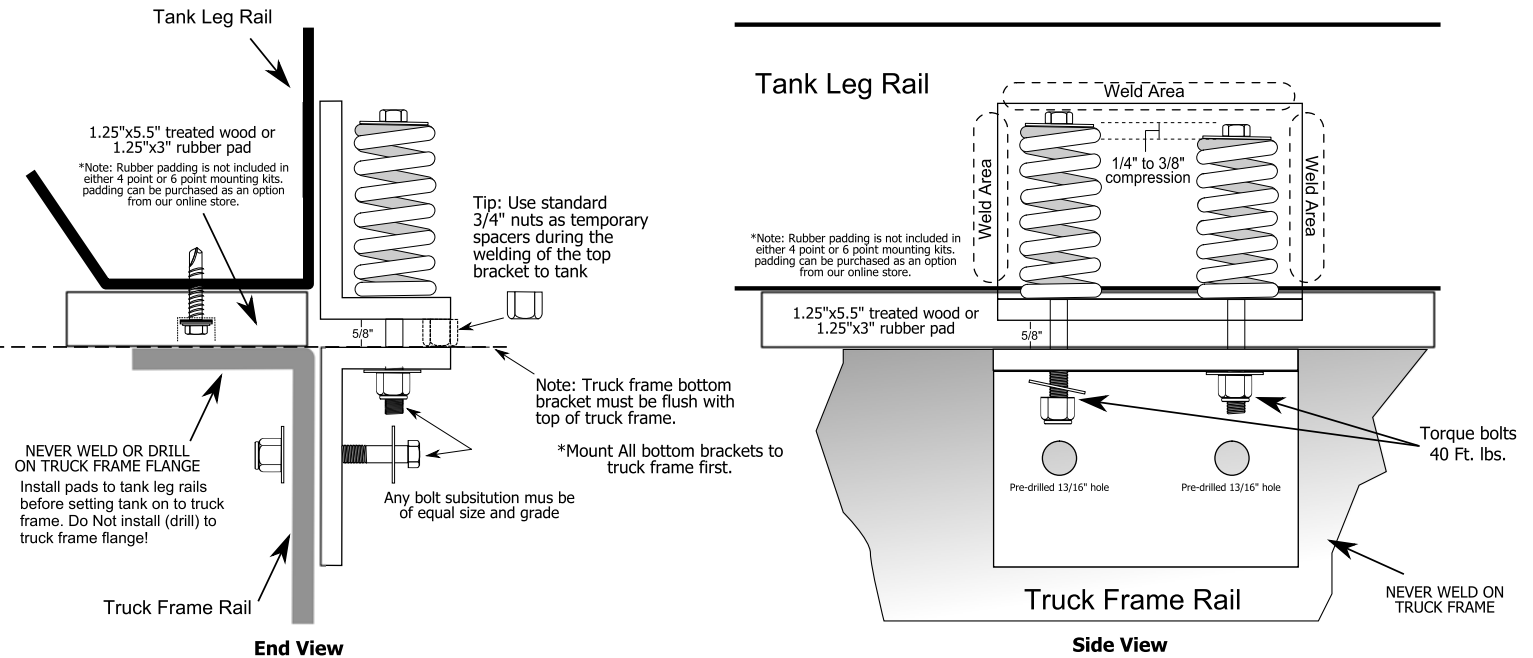

Tank Mounting Hardware Detail

Rear Mounting Brackets driver & passenger sides

Front & Middle Mounting Brackets driver & passenger sides

4 Point Mount Kit

- (8) 3"x5/8" Grade 5 bolt
- (8) 5/8" Nut
- (8) 5/8" Lock & Flat Washers
- (4) 6 1/2" x 3/4" Grade 5 bolts
- (4) 3/4" Lock nuts
- (4) 3"x3/4" Grade 5 bolt
- (4) 4" HD Springs
- (16) 3/4" Flat Washers
- (4) 3/4" Lock Washers
- (4) 3/4" Nut
- (4) 7"x5"x1/2" frame brackets
- (4) 7"x5"x1/2" tank rail brackets

6 Point Mount Kit

- (12) 3"x5/8" Grade 5 bolt
- (12) 5/8" Nut
- (12) 5/8" Lock & Flat Washers
- (8) 6 1/2" x 3/4" Grade 5 bolts
- (8) 3/4" Lock nuts
- (4) 3"x3/4" Grade 5 bolt
- (8) 4" HD Springs
- (24) 3/4" Flat Washers
- (4) 3/4" Lock Washers
- (4) 3/4" Nut
- (6) 7"x5"x1/2" frame brackets
- (6) 7"x5"x1/2" tank rail brackets