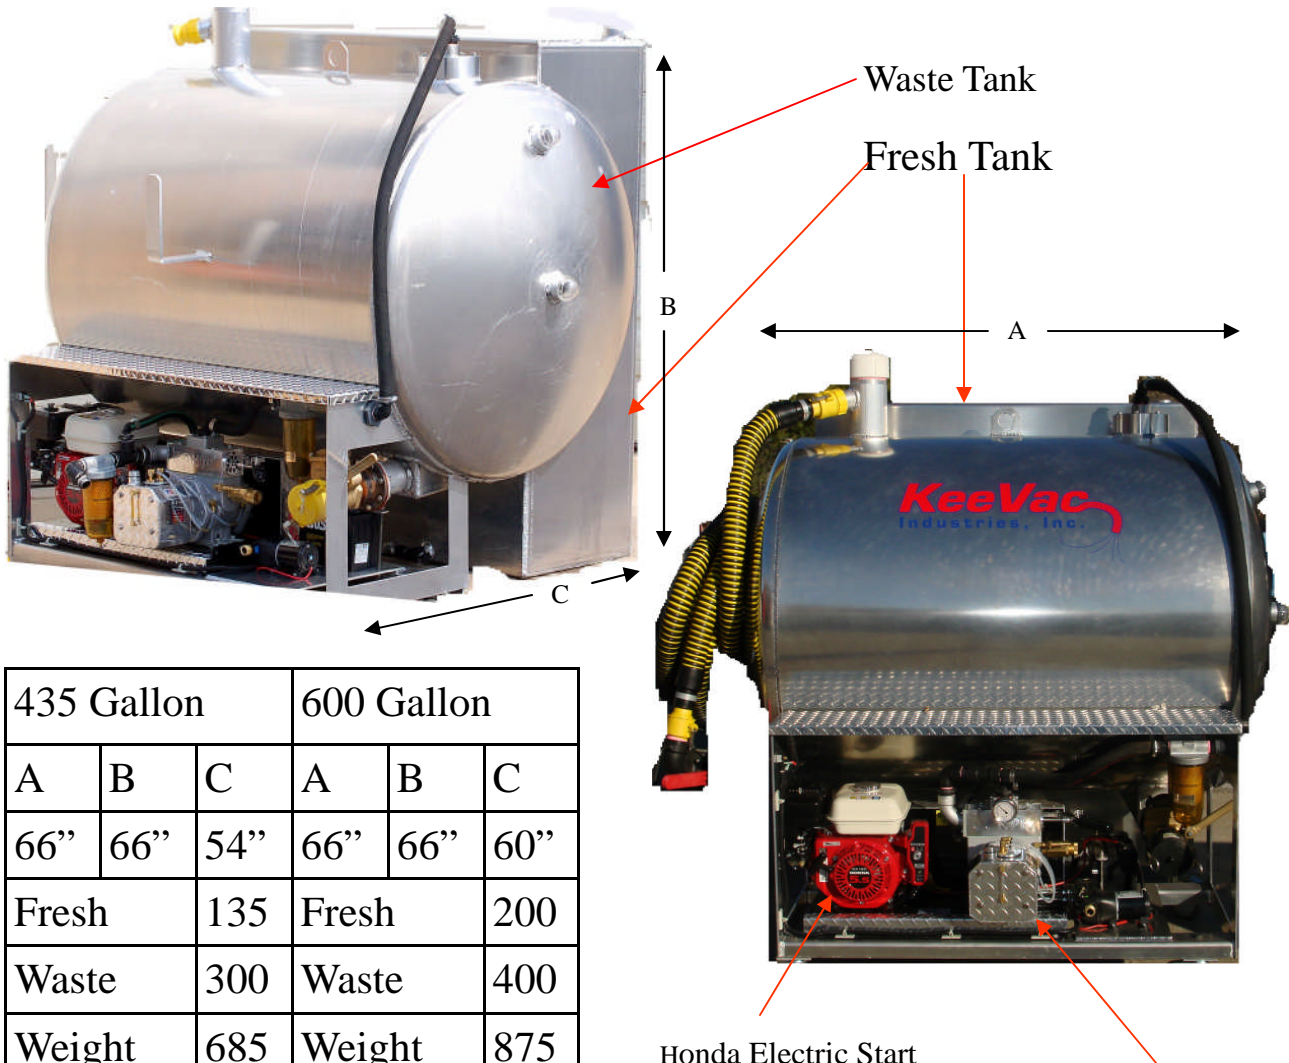

Aluminum Slide-In Vacuum Units

Portable Restroom Service - 2 Compartment Tanks

435 Gallon			600 Gallon		
A	B	C	A	B	C
66"	66"	54"	66"	66"	60"
Fresh		135	Fresh		200
Waste		300	Waste		400
Weight		685	Weight		875

Honda Electric Start
5.5 HP

Conde or Masport
Pumps
Available

Space saving "KEEVAC" Style Slide-In Unit
In most cases leaves enough room in Pickup or Flat
bed to haul toilets.

OPTIONS: Larger Pumps and Engines
Dual service, additional sight eyes and manways,
heated coils for hot wash down water