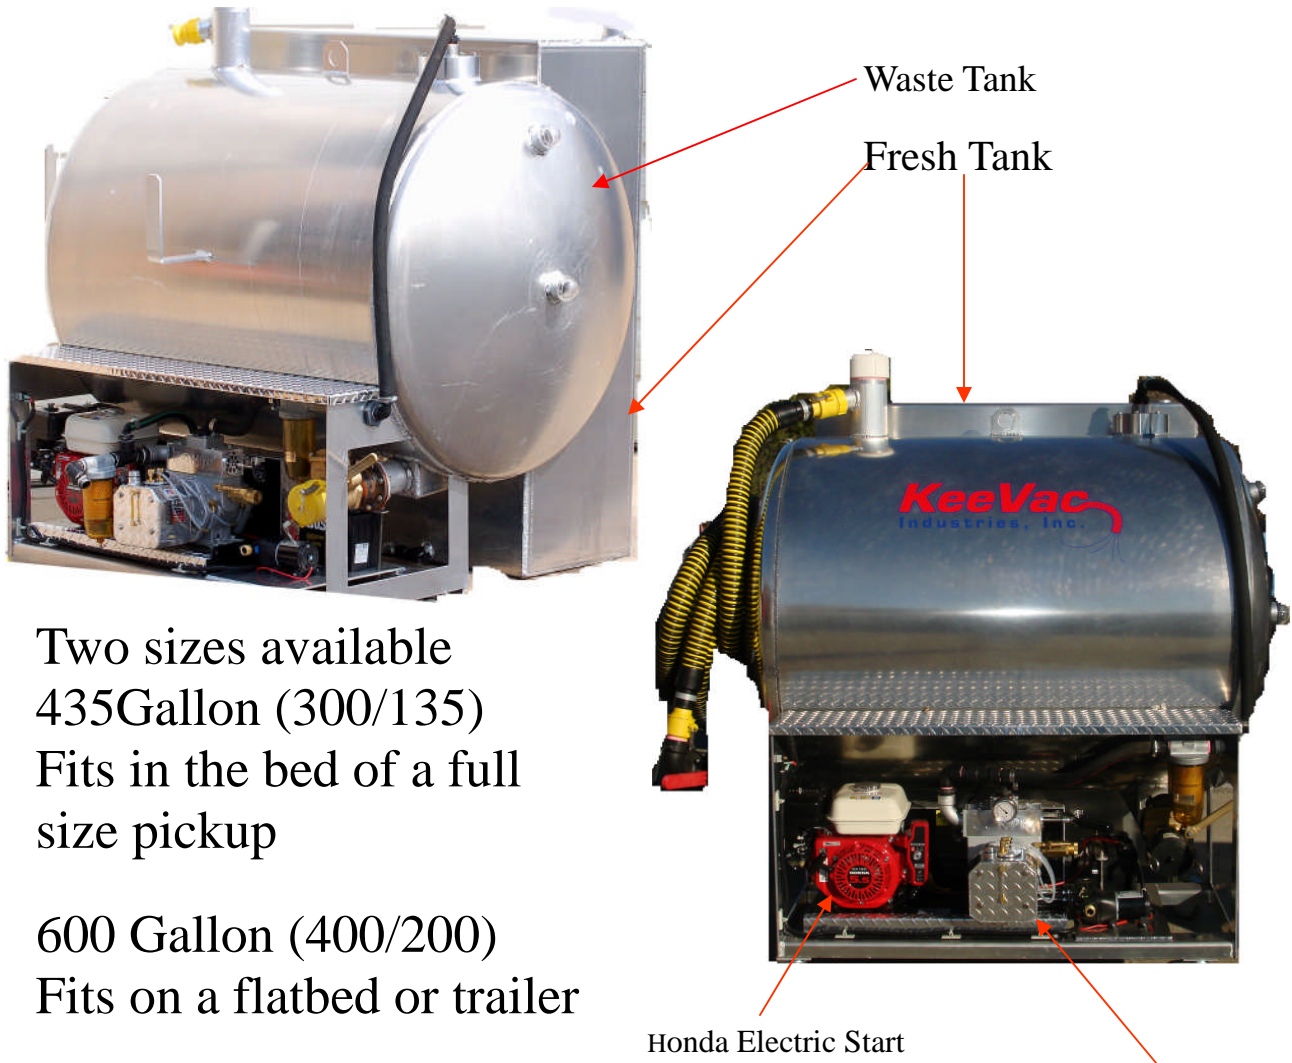

Aluminum Slide-In Vacuum Units Portable Restroom Service - 2 Compartment Tanks

Two sizes available
435Gallon (300/135)
Fits in the bed of a full
size pickup

600 Gallon (400/200)
Fits on a flatbed or trailer

Space saving "KEEVAC" Style Slide-In Unit
In most cases leaves enough room in Pickup or Flat
bed to haul toilets.

Honda Electric Start
5.5 HP

Conde or Masport
Pumps
Available

OPTIONS: Larger Pumps and Engines
Dual service, additional sight eyes and manways,
heated coils for hot wash down water